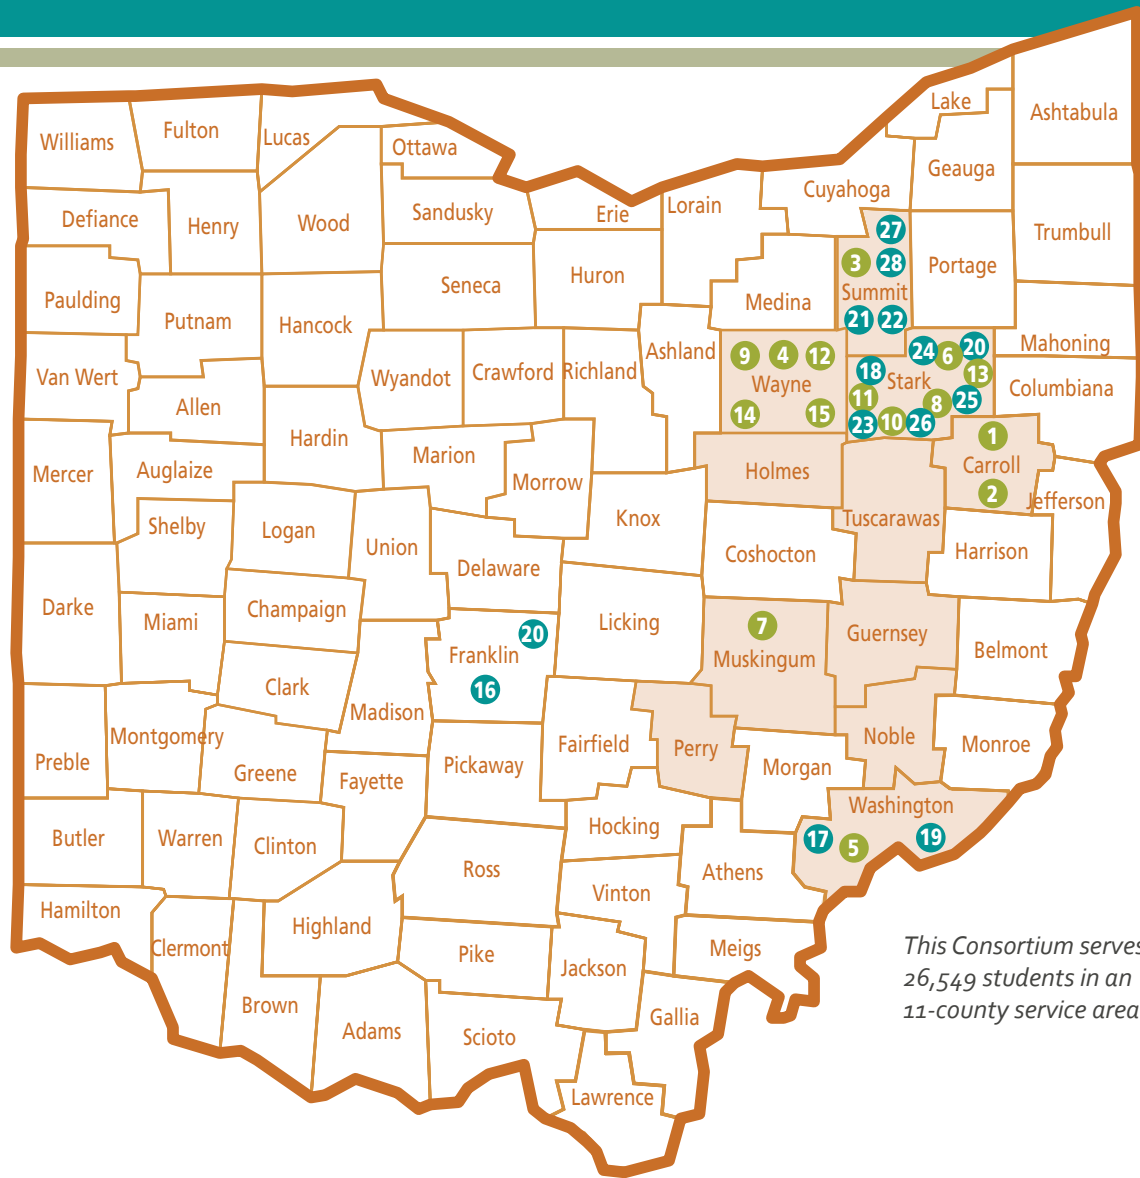

YOUNG ENTREPRENEURS CONSORTIUM

*This Consortium serves
26,549 students in an
11-county service area.*

● District Partners

1. Brown Local, Malvern, OH
2. Carrollton Exempted Village, Carrollton, OH
3. Green Local, Green, OH
4. Green Local, Smithville, OH
5. Marietta City, Marietta, OH
6. Massillon City, Massillon, OH
7. Mid-East Career & Technology Centers, Zanesville, OH
8. Minerva Local, Minerva, OH
9. Orrville City, Orrville, OH
10. Osnauburg Local, East Canton, OH
11. RG Drage Career Technical Center, Massillon, OH
12. Rittman Exempted Village, Rittman, OH
13. Sandy Valley Local, Magnolia, OH
14. Southeast Local, Apple Creek, OH
15. Wayne County Schools Career Center, Smithville, OH

● Service Partners

16. Battelle for Kids, Columbus, OH
17. Building Bridges to Careers, Washington County
Family & Children First, Marietta, OH
18. Canton Regional Chamber of Commerce, Canton, OH
19. Marietta College, Marietta, OH
20. Ohio Academy of Science, Believe in Ohio, Columbus, OH
21. Ohio STEM Learning Network-Akron Hub, Akron, OH
22. Small Business Development Center, Canton, OH
23. Stark County Educational Service Center, Canton, OH
24. Stark Development Board, Canton, OH
25. Stark Education Partnership, Canton, OH
26. Stark State College, North Canton, OH
27. University of Akron, Akron, OH
28. Wayne County Economic Development Center, Wooster, OH
29. American College Testing (ACT), Iowa City, IA